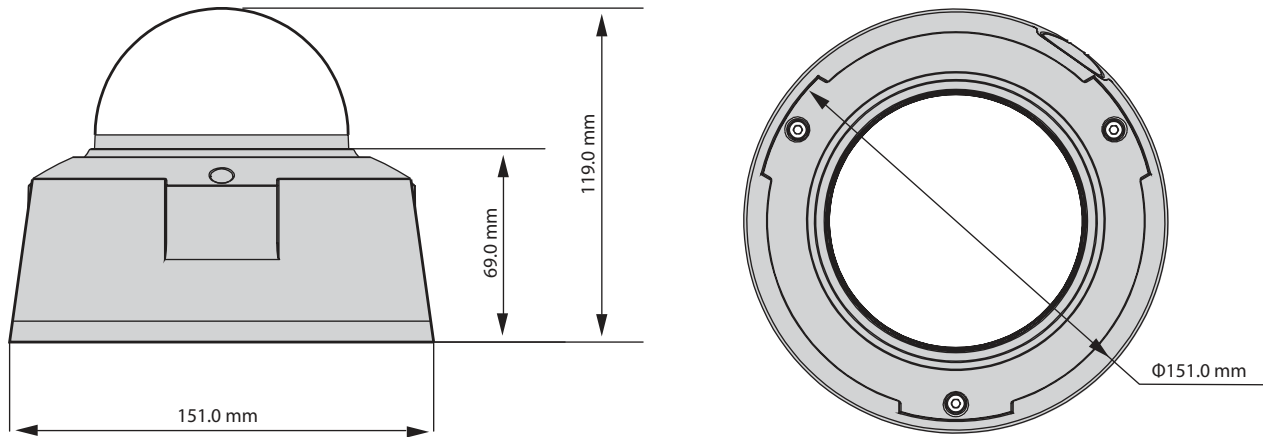

Technical Specifications

Model	P-30WVD
General	
Power Supply	DC12V/AC24V, PoE(802.3af)
Power Consumption	<10W
Working Environment	-10°C~+60°C, 10%~90%
Protection Level	IK10 & IP66
Dimensions	φ 160mm×118.5mm
Weight	1.25kg

Dimensions (mm)

PRD International, Inc.
20 Industrial Drive, Middletown, NY 10941
855-9CAMERA • (855-922-6372)

When You Need Video Evidence Instantly

Design and specifications are subject to change without notice.
© 2013 Polaroid security Solutions